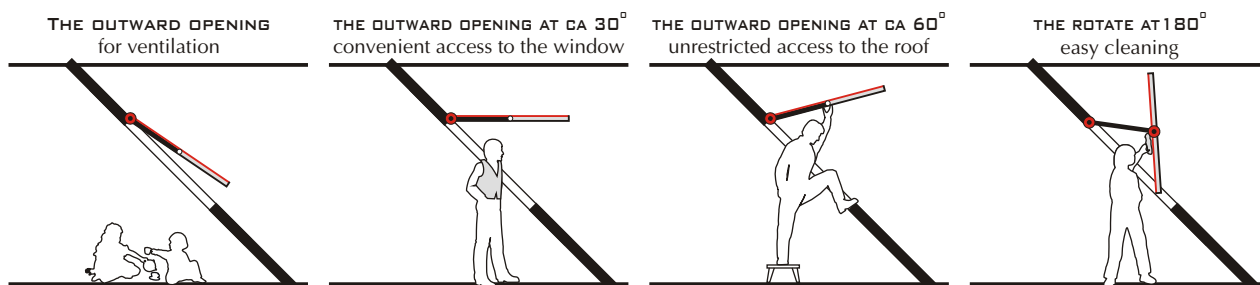

TOP-HUNG ROOF WINDOW WITH SLIDING HINGE

Unique roof window **PERFECT PLUS_{BH}** (**OP PLUS_{BH}**), **PERFECT_H** (**OP_H**):

- ▶ Is equipped with special hinges which enable the sash:
 - ✓ to rotate a 180° - for easy cleaning and fitting of the awning blind
 - ✓ to open outwards at 30° - for convenient access to the window
 - ✓ to open outwards at 60° - for unrestricted access to the roof
- ▶ Safe installation without removing the sash
- ▶ Open sash does not reduce the space in the room
- ▶ Better air tightness - the wind additionally press the sash to the frame
- ▶ Te handle which is positioned on the lower part of the window enables three point closing with micro ventilation.
- ▶ PERFECT PLUS_{BH} windows are equipped with the unique automatic air inlet VENTAIR MAGNETIC, it is fitted inside the top part of the frame, it does not reduce the glazing area.
- ▶ PERFECT_H windows are equipped with the manual air inlet SLOT-AIR, it is fitted inside the top part of the sash, it does not reduce the glazing area.
- ▶ The windows are double glazed with sealed units filled with Argon gas and with low emission glass on the inner skin achieving a U value of $U = 1.1 \text{ W/m}^2\text{K}$ EN673 ($U = 1.0 \text{ W/m}^2\text{K}$ EN674)
- ▶ The external glass in PERFECT PLUS_{BH} window is toughened and self-cleaning glass.
- ▶ The external glass in PERFECT_H window is toughened and self-cleaning glass.
- ▶ It is made from the pine wood, bonded in layers, impregnated and triple varnished
- ▶ Available in sizes 78n x 98, 78x118 and 78x140 [cmxcm]
- ▶ the window and flashing can be installed on roof with pitches between $20^\circ - 55^\circ$.